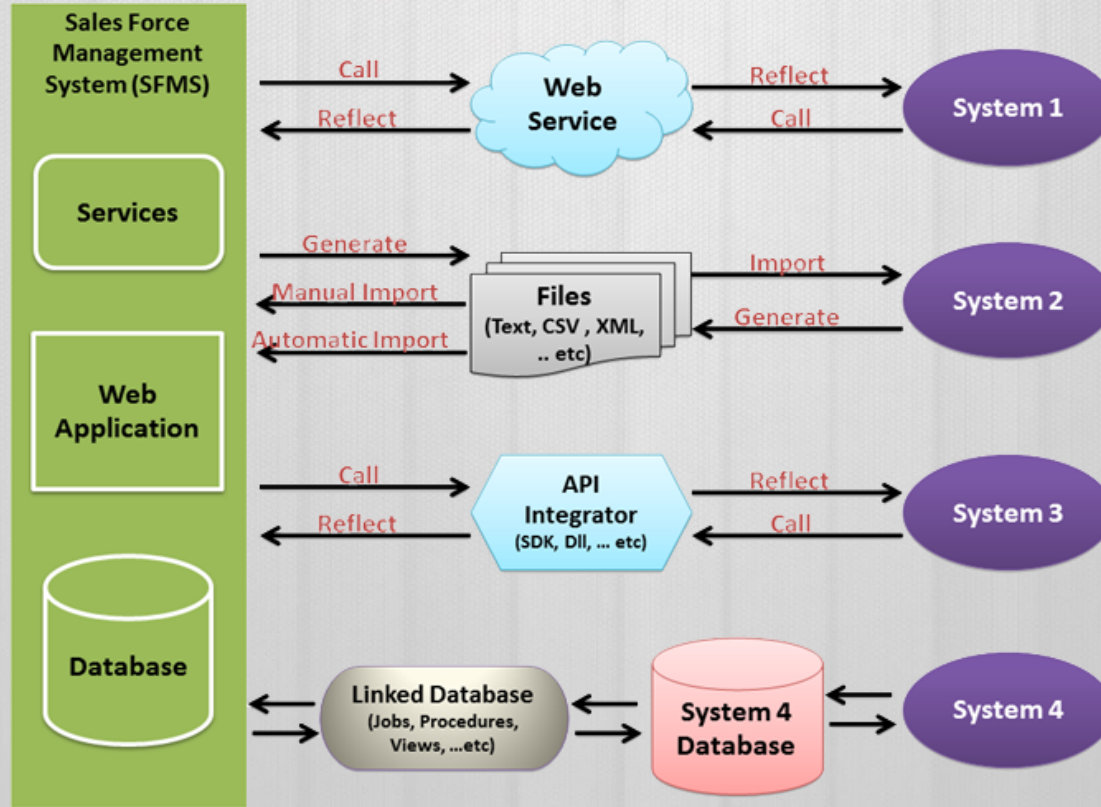

Exposure Modules

Reports

- Pre defined set of reports
- User defined Reports
- Field worker actions summary

Crumb Trail

- Time of exiting from and returning to the HQ.
- Traveling time period.
- Customer service period.

Administration Modules

Data Transfer

Permissions

Languages

شركة أتمتة وتقنية المعلومات

Information Technology & Automation Co.

ITAC Meter Reading

Integration Services

Integration Services

شركة أتمتة وتقنية المعلومات

Information Technology & Automation Co.

ITAC Meter Reading

Handheld Computers and Portable Printers Specifications

Intermec CN51 Handheld Computer

- **Intermec** | SmartSystems™
- Max Speeds (Network Dependent): Uplink – 5.76 Mbps
Downlink – 14.4 Mbps
- Enhanced Mobile Document Imaging
- Digital Compass and Accelerometer
- Microprocessor :1.5 GHz dual core, multi-engine;
Windows Mobile 6.5.3
- Numeric or QWERTY Keypad Options
- 1 GB RAM; 16 G Flash; up to 32 GB microSD
- Expansion
Industrial Spec: IP64 sealing, 1.5m (5 ft) to concrete across
- Intermec 1D, 2D Area Imager & 5 MP Autofocus
- Standard Battery Packs (Battery Capacity: 3.7 V,
3920 mAh)